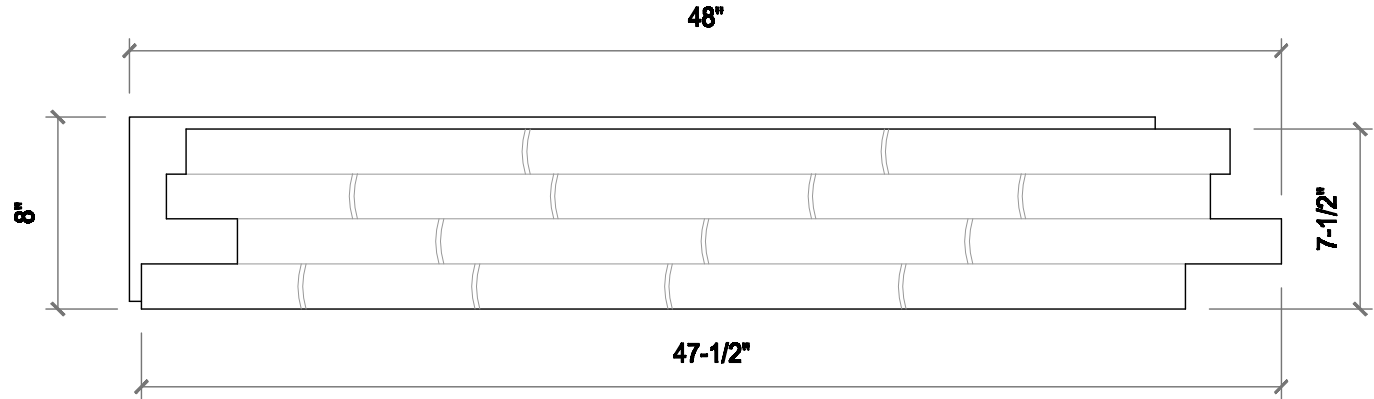

48" x 8" BAMBOO PANEL

SPECIFICATIONS

Model: PN-706

Style: Bamboo

Type: Panel

Material: Polyurethane

Overall Size: 48" Wide x 8" Tall x 1 1/4" Thick

Coverage Size: 47 1/2" Wide x 7 1/2" Tall

Coverage: Approx. 2.47 Sq. Ft.

Weight: Approx. -

Exterior Use: Weather Proof, near zero UV degradation

Interior Use: Highly Durable, provides good R value

Front View

Side View

SCALE 1' : 1-1/2"

NAME